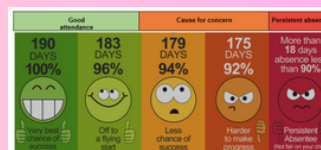

Weekly News

THURSDAY 12TH FEBRUARY 2026 - ISSUE 21

A Message from Mr Spink and Mrs Wathen

Good afternoon everyone.

School has closed today for the February half-term.

<https://leeds.50thingstodo.org/app/os#!/welcome>

Above is a link to 50 things to do in Leeds. If you follow the link, you will find 50 different activities for play and learning. There is a website, app and printable resources for mums, dads and caregivers.

School is now closed until Monday 23rd February 2026.

Have a super weekend and a relaxing half-term everyone.

Mr Spink & Mrs Wathen

N - 96%	RBT - 96%	RDO - 92%
1AD - 99%	1MM - 96%	2HW - 99%
2RK - 97%	3JH - 97%	3NB - 99%
4MG - 95%	4RA - 96%	5CS - 98%
5HW - 99%	6DD - 98%	6LB - 98%

Whole School attendance this week is 96%.

Our target is 96% or above.

Biscuit Bears: 1AD, 2HW, 3NB & 5HW

Extra Play (97%+): 2HW, 2RK, 3JH, 3NB, 5CS, 5HW, 6DD & 6LB

Pizza Party (100%): -

EBOR GARDENS PRIMARY ACADEMY

0113 248 2750

WWW.EBORGARDENSPRIMARY.CO.UK

@EBORACADEMY.BSKY.SOCIAL

ADMIN@EBORGARDENSACADEMY.CO.UK